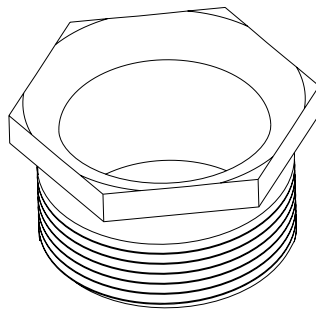

**PRODUCT CODE: MBBS1**  
MALE BRASS BUSH: SHORT

**DESCRIPTION**

20mm Male Brass Bush: Short

**FINISH**

Self Colour

**MATERIAL**

Brass

**PACKAGING**

Packed in qty 100

**ADDITIONAL NOTES**

Conforms to BS EN61386-1

Isometric view

Side view

Top view