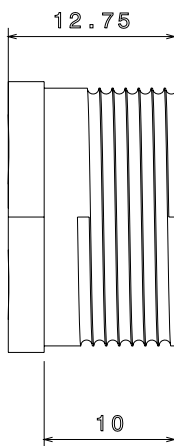

**PRODUCT CODE: MBBS1**  
MALE BRASS BUSH: SHORT

**DESCRIPTION**

20mm Male Brass Bush: Short

**FINISH**

Self Colour

**MATERIAL**

Brass

**PACKAGING**

Packed in qty 100

**ADDITIONAL NOTES**

Conforms to BS EN61386-1

Isometric view

Side view

Top view