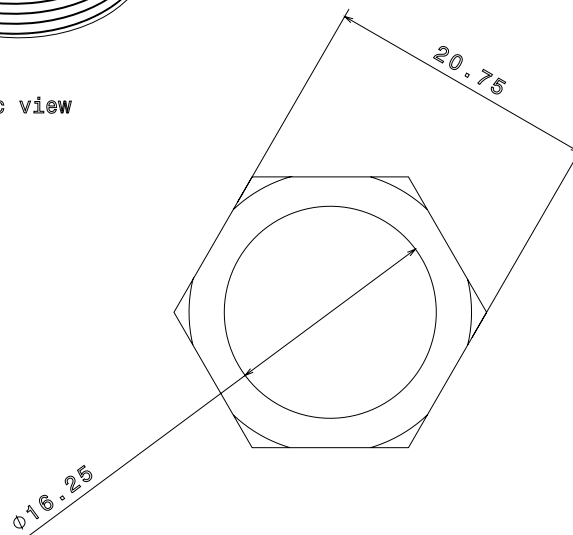

**PRODUCT CODE: MBBS1**  
MALE BRASS BUSH: SHORT

**DESCRIPTION**

20mm Male Brass Bush: Short

**FINISH**

Self Colour

**MATERIAL**

Brass

**PACKAGING**

Packed in qty 100

**ADDITIONAL NOTES**

Conforms to BS EN61386-1

Isometric view

Side view

Top view